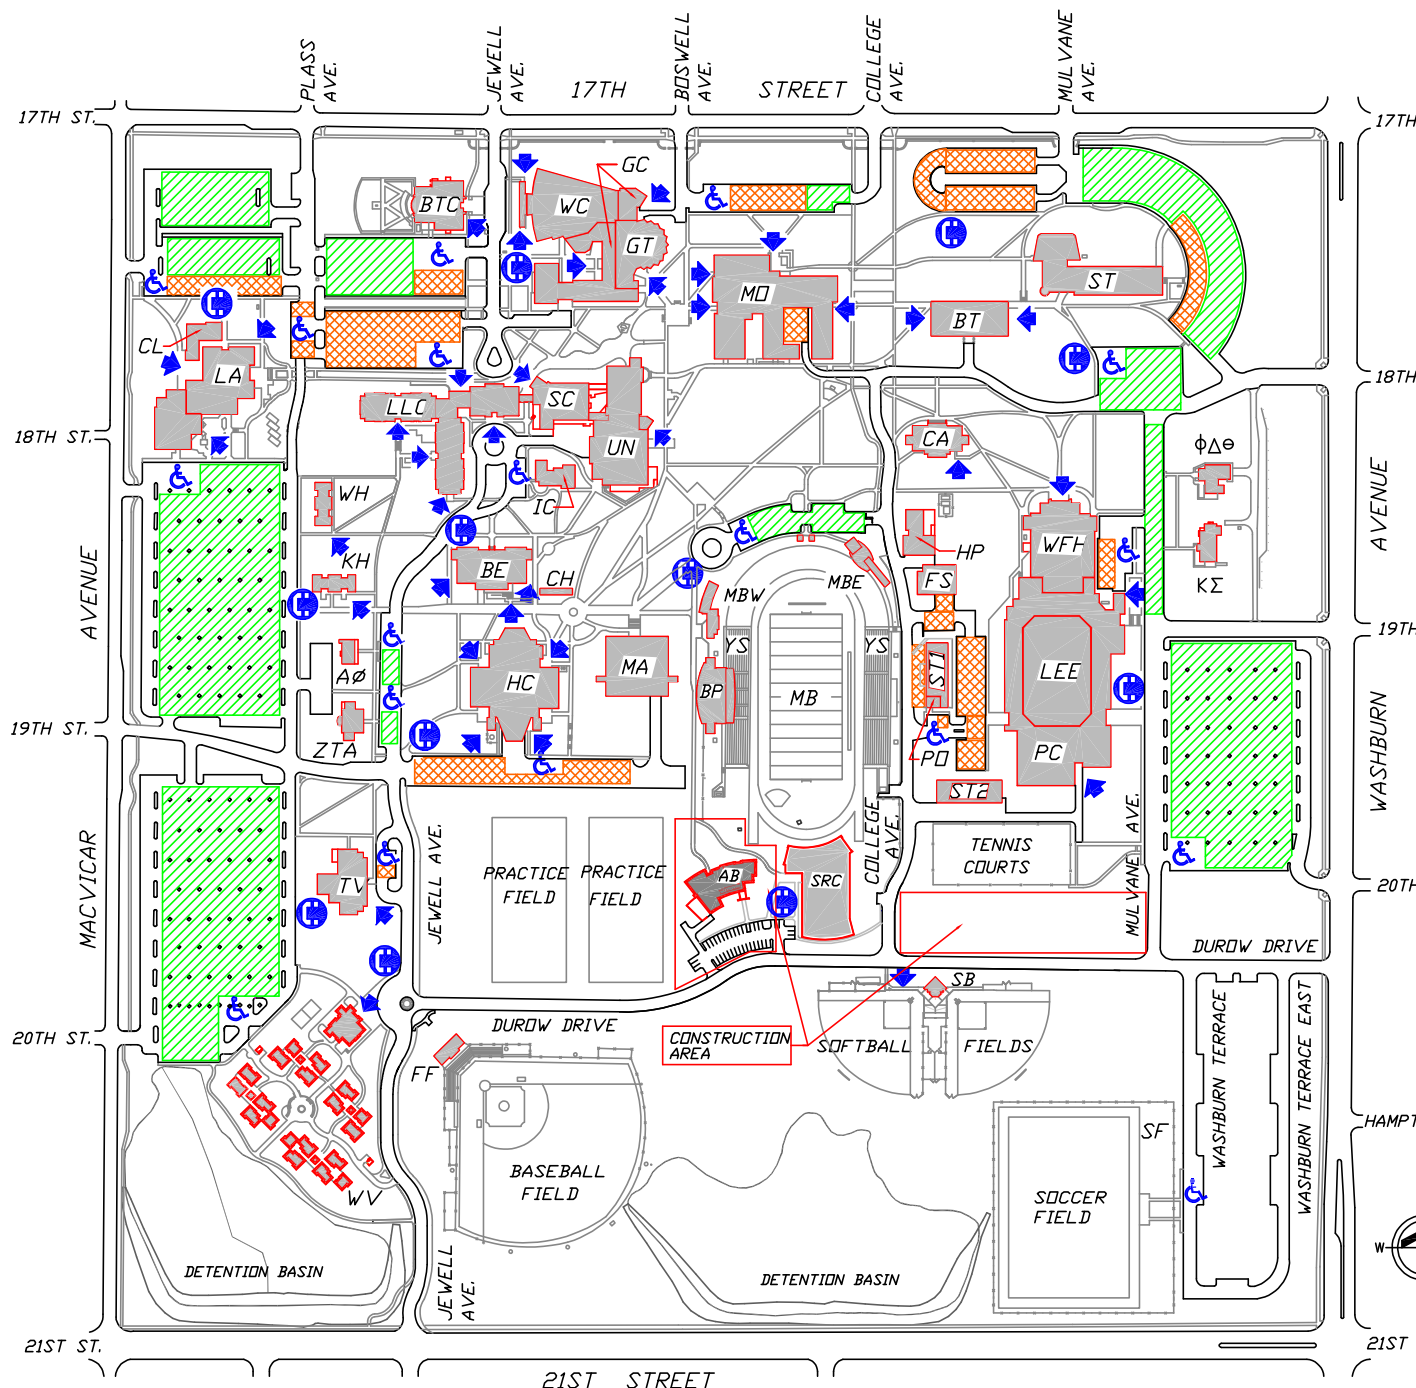

BUILDINGS :

- AB ART BUILDING [CONST.]
- BE BENTON HALL
- BP BIANCHINO PAVILION
- BT BENNETT COMPUTER CENTER
- BTC BRADBURY THOMPSON CENTER
- CA CARNEGIE HALL
- CH CHAPEL
- CL LEGAL CLINIC
- FF FALLEY FIELD [BASEBALL FIELD]
- FS FACILITIES SERVICES
- GC GARVEY FINE ARTS CENTER
- GT ANDREW J. & GEORGIA NEESE GRAY THEATR
- HC HENDERSON LEARNING RESOURCES CENTER
- HP HEAT PLANT
- IC INTERNATIONAL CENTER
- KH KUEHNE RESIDENCE HALL
- LA LAW SCHOOL
- LEE LEE ARENA
- LLC LIVING LEARNING CENTER
- MA MABEE LIBRARY
- MB MOORE BOWL
- MBE MOORE BOWL - EAST ENTRANCE
- MBW MOORE BOWL - WEST ENTRANCE
- MD MORGAN HALL [ADMINISTRATION]
- PC PETRO ALLIED HEALTH CENTER
- PO POST OFFICE
- SB SOFTBALL COMPLEX [SOFTBALL FIELDS]
- SC STAUFFER COMMONS FOOD COURT
- SF SOCCER FIELD
- SRC STUDENT RECREATION CENTER
- ST STOFFER SCIENCE HALL
- ST1 STORAGE BUILDING #1 [SHOP]
- ST2 STORAGE BUILDING #2
- TV KTWU TELEVISION STUDIO
- UN MEMORIAL UNION
- WV WASHBURN VILLAGE
- WC WHITE CONCERT HALL
- WFH WHITING FIELD HOUSE
- WH WEST RESIDENCE HALL
- YS YAGER STADIUM
- AØ ALPHA PHI SORORITY
- ZTA ZETA TAU ALPHA SORORITY
- KΣ KAPPA SIGMA FRATERNITY
- ΦΔΘ PHI DELTA THETA FRATERNITY

LEGEND :

-  EXISTING BUILDING
-  RESTRICTED PARKING
-  UNRESTRICTED PARKING
-  COSTRUCTION AREA
-  EMERGENCY HELP PHONE
-  ACCESSIBLE PARKING
-  ACCESSIBLE ENTRANCE

REVISIONS: JULY 16, 2004

WASHBURN UNIVERSITY CAMPUS MAP